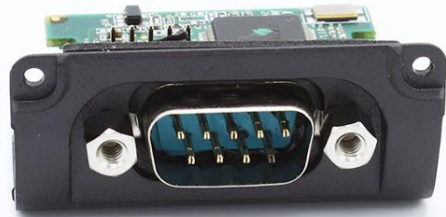

- On-screen keyboard (QWERTY)

ALGIZ 8X

Connectivity

Connections

- 1 x DC power port
- 2 x USB Host 3.0 Type A
- 1 x Micro HDMI
- Micro SDXC
- Micro SIM

Docking connectors

- Charging
- GPS antenna pass-through
- WWAN antenna pass-through
- Multipurpose docking connectors

ALGIZ 8X

Expansion options

Interchangeable ports

- Barcode imager
- LAN port
- RS232, RS422, RS485
- CAN bus

Backpacks

- Integrated USB PCB board and SMA antenna
- Long range Bluetooth, up to 300m

ACCESSORIES

ALGIZ 8X

Accessories

- Lockable vehicle dock
- Active pen
- Carry cases
- Extended battery
- Screen protector
- Hand strap
- Pole mount

- More options available online