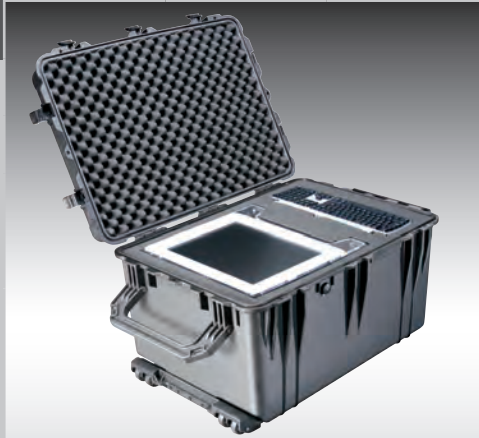

1650 CASE

31.59" x 20.47" x 12.45"
(80.2 x 52 x 31.6 cm)

28.57" x 17.52" x 10.65"
(72.5 x 44.5 x 27 cm)

1.81" / 8.84"
(4.6 cm / 22.4 cm)

28.06 lbs. (12.73 kg) WITH FOAM
24.03 lbs. (10.9 kg) NO FOAM

Replacement O-ring, 4 pc. foam set, Pick N Pluck™ foam only, padded divider set, photo lid organizer

IP67 • MIL C-4150J • DEF STAN 81-41/STANAG 4280 • ATA 300

EXTERIOR DIMENSIONS

INTERIOR DIMENSIONS

LID/BOTTOM DEPTH

WEIGHT

COLORS

AVAILABLE ACCESSORIES

CERTIFICATES

1660 CASE

31.59" x 22.99" x 19.48"
(80.2 x 58.4 x 49.5 cm)

28.20" x 19.66" x 17.63"
(71.6 x 49.9 x 44.8 cm)

3.50" / 14.14"
(8.9 cm / 35.9 cm)

42.16 lbs. (19.12 kg) WITH FOAM
34.16 lbs. (15.49 kg) NO FOAM

Replacement O-ring, 5 pc. foam set, Pick N Pluck™ foam only, padded divider set, photo lid organizer

IP67
DEF STAN 81-41/STANAG 4280

EXTERIOR DIMENSIONS

INTERIOR DIMENSIONS

LID/BOTTOM DEPTH

WEIGHT

COLORS

AVAILABLE ACCESSORIES

CERTIFICATES

1690 TRANSPORT CASE

33.36" x 28.44" x 18.23"
(84.7 x 72.2 x 46.3 cm)

30.01" x 25.02" x 15.00"
(76.2 x 63.5 x 38.1 cm)

2.86" / 12.14"
(7.3 cm / 30.8 cm)

43 lbs. (19.5 kg) WITH FOAM
34 lbs. (15.42 kg) NO FOAM

Replacement O-ring, 5 pc. foam set, Pick N Pluck™ foam only, padded divider set, lid organizer

IP67
DEF STAN 81-41/STANAG 4280

EXTERIOR DIMENSIONS

INTERIOR DIMENSIONS

LID/BOTTOM DEPTH

WEIGHT

COLORS

AVAILABLE ACCESSORIES

CERTIFICATES

* OD green available upon request / Case contents not included